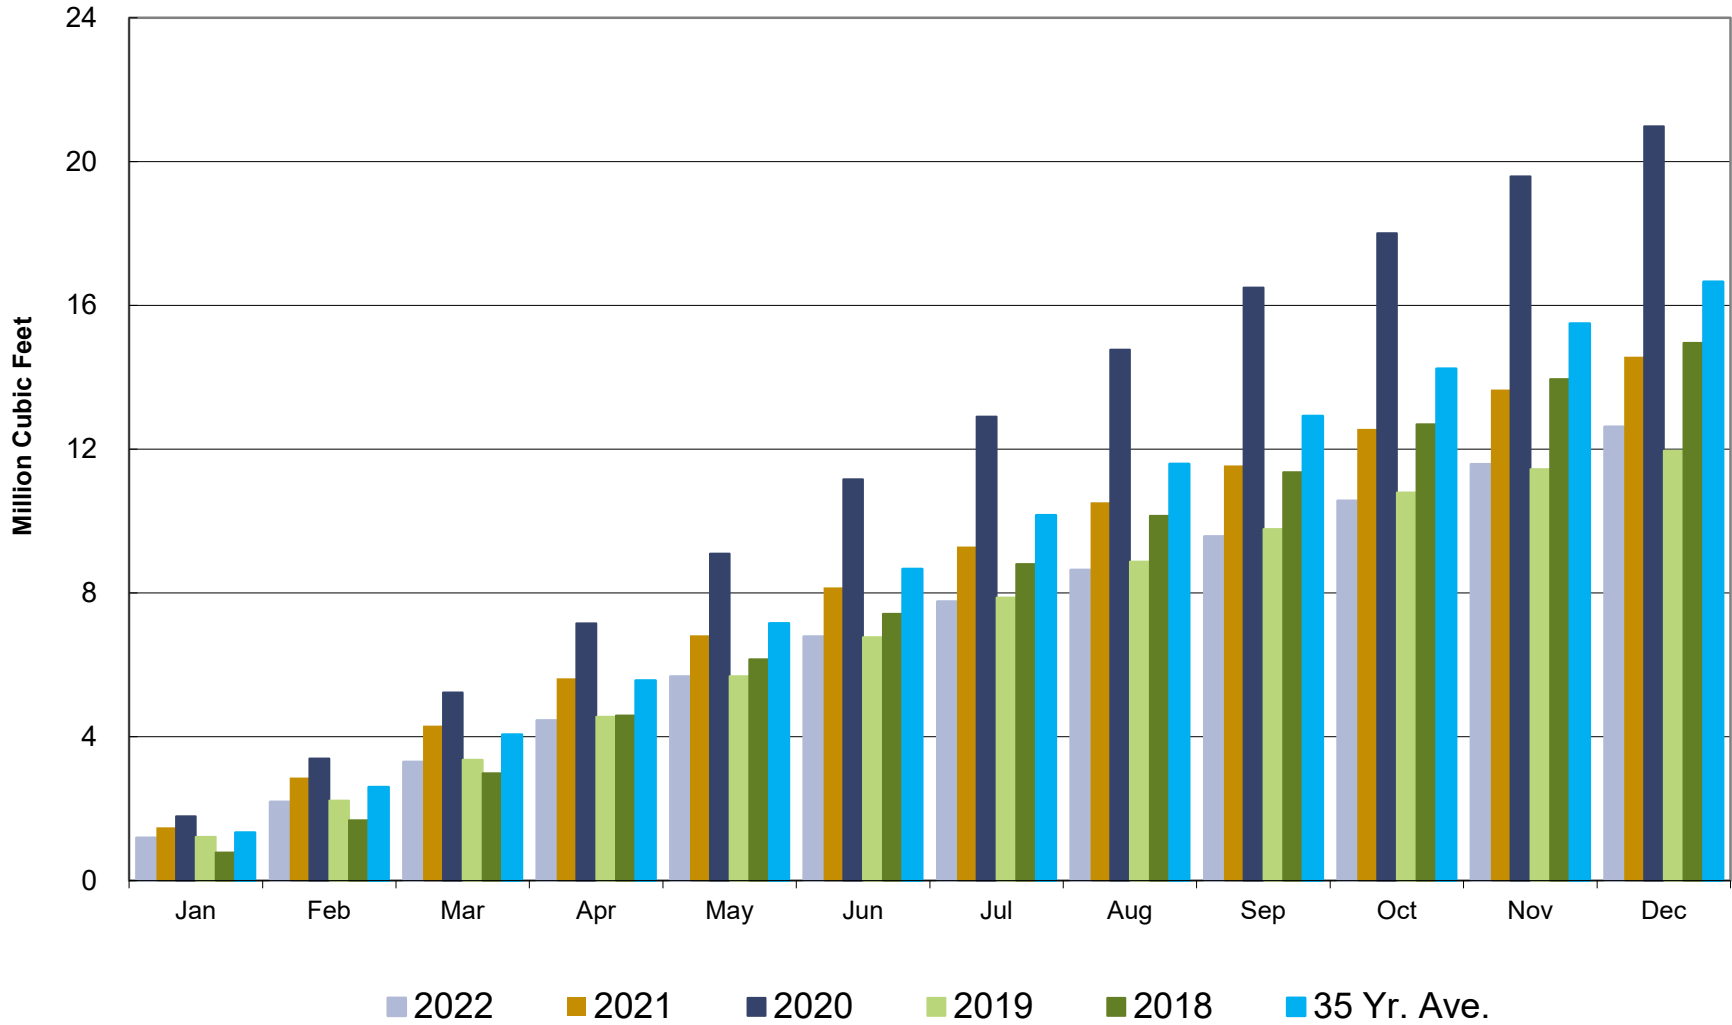

Crestline Village Water District

Well Production Cumulative