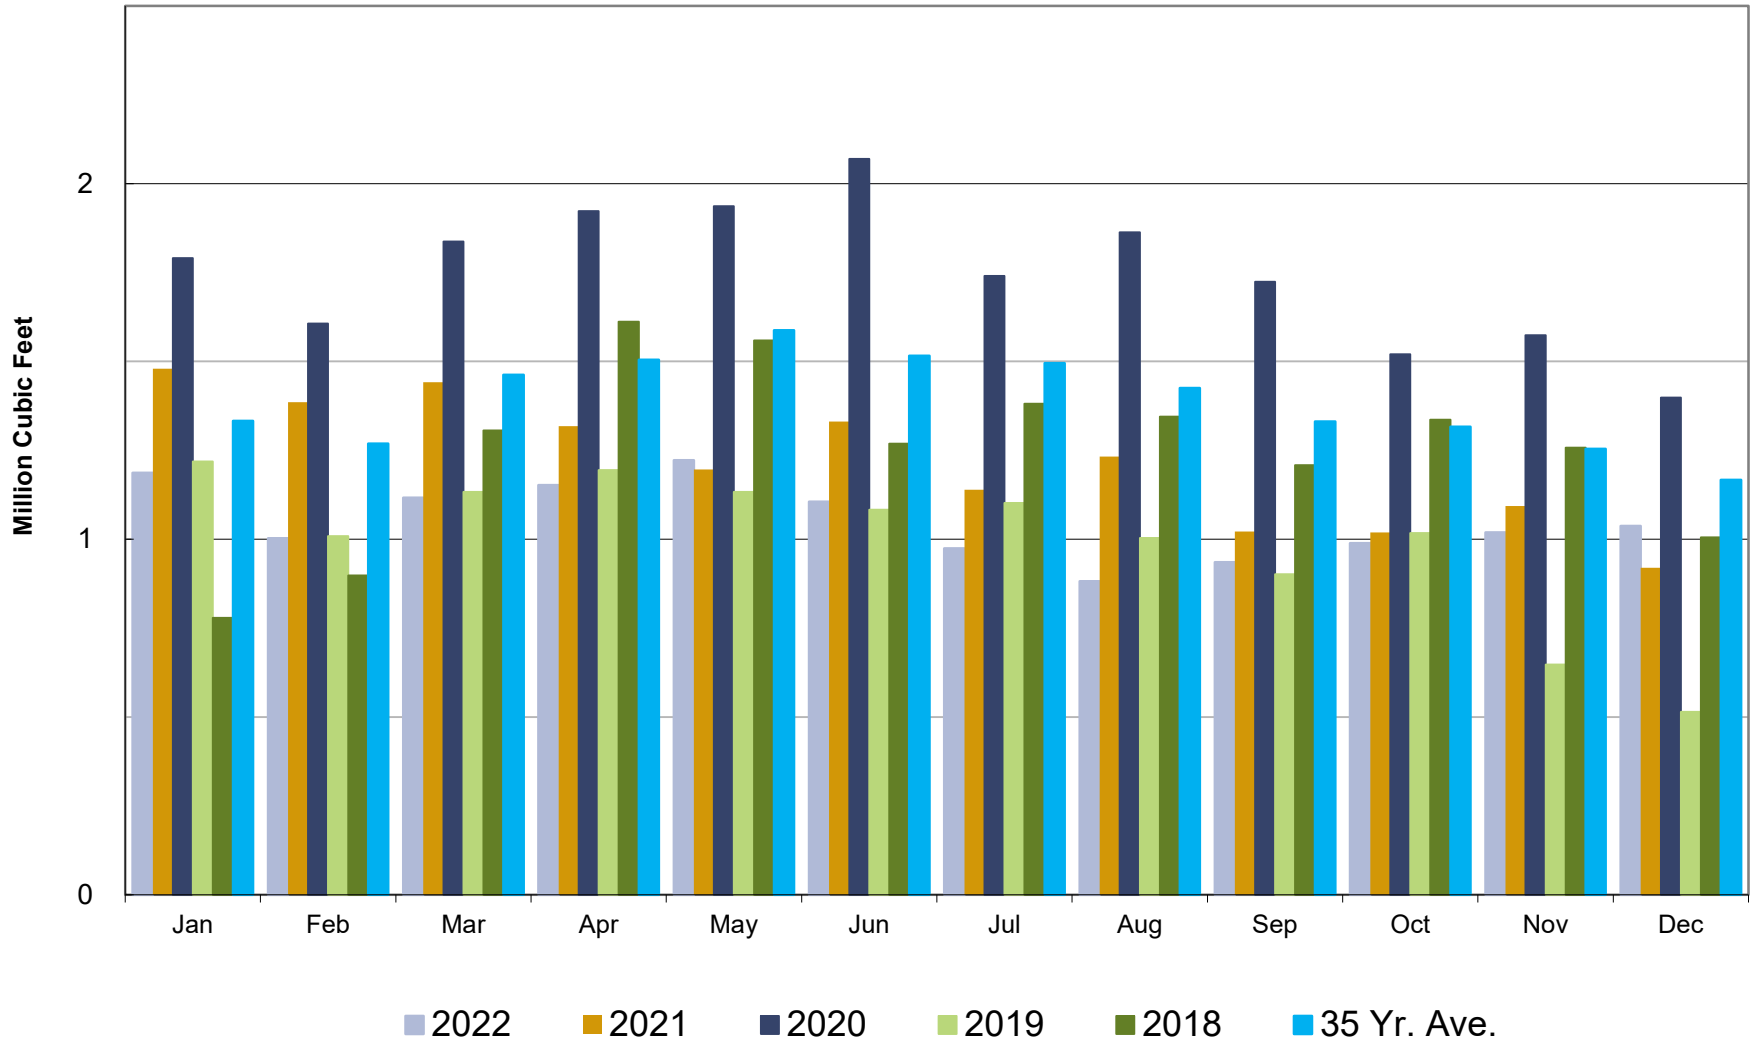

Crestline Village Water District

Water Sources - Last 13 Months

December 2021 - December 2022

Crestline Village Water District

Total Production by Month

Crestline Village Water District

Total Production Cumulative

Crestline Village Water District

Well Production by Month

Crestline Village Water District

Well Production Cumulative

Crestline Village Water District

Purchased Water by Month

Crestline Village Water District