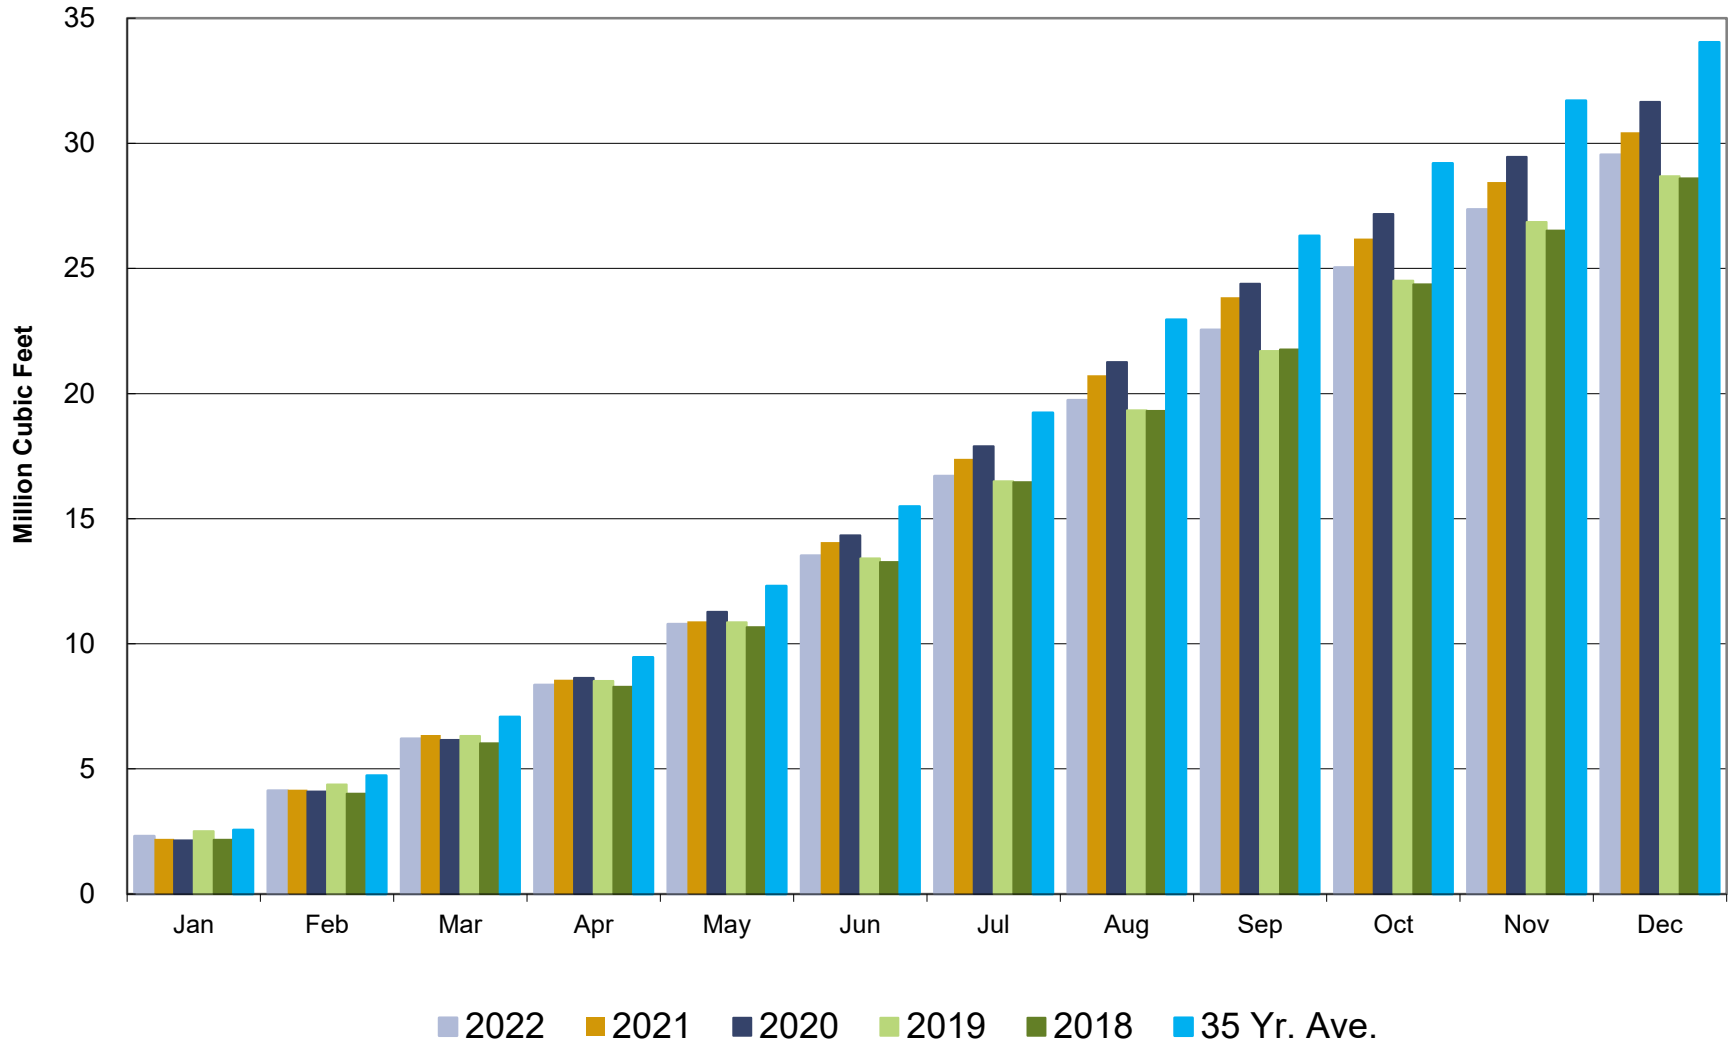

Crestline Village Water District

Water Sources - Last 13 Months

December 2021 - December 2022

Crestline Village Water District

Total Production by Month

Crestline Village Water District

Total Production Cumulative