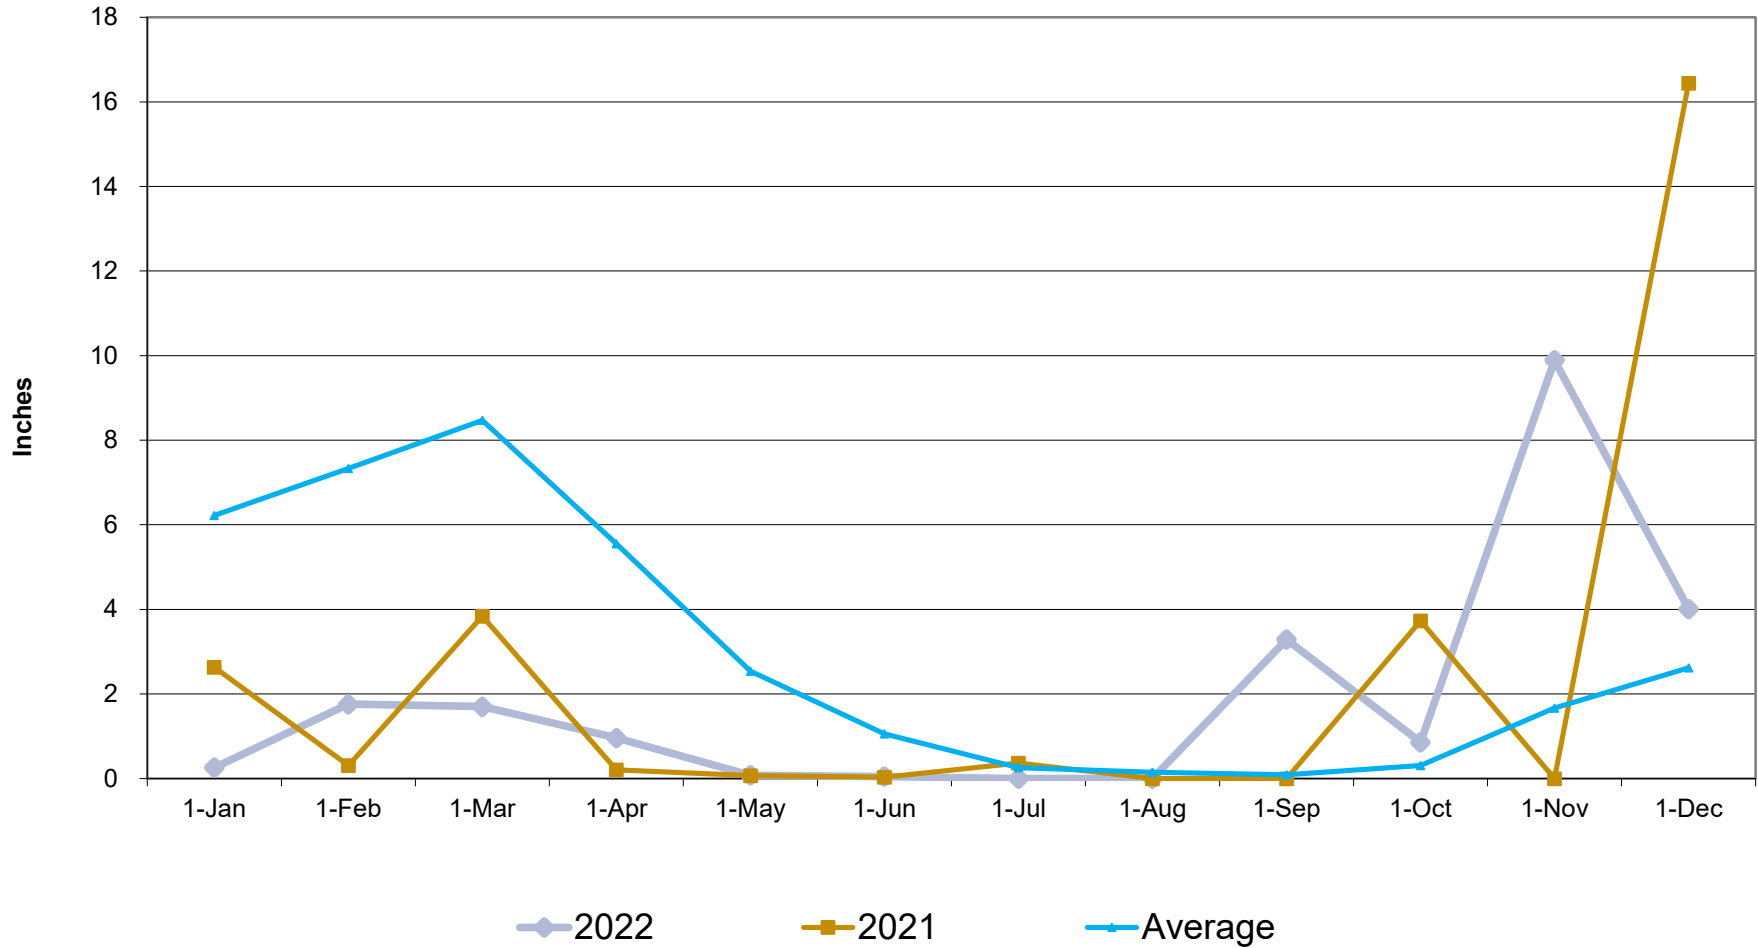

Crestline Village Water District

Water Sources - Last 13 Months

December 2021 - December 2022

Crestline Village Water District

Total Production by Month

Crestline Village Water District

Total Production Cumulative

Crestline Village Water District

Well Production by Month

Crestline Village Water District

Well Production Cumulative

Crestline Village Water District

Purchased Water by Month

Crestline Village Water District

Purchased Water Cumulative

Crestline Village Water District

Rainfall - Jan 1-Dec 31

Crestline Village Water District

Total Rainfall July 1- Dec 31

Total Rainfall Jan 1- Dec 31

Crestline Village Water District