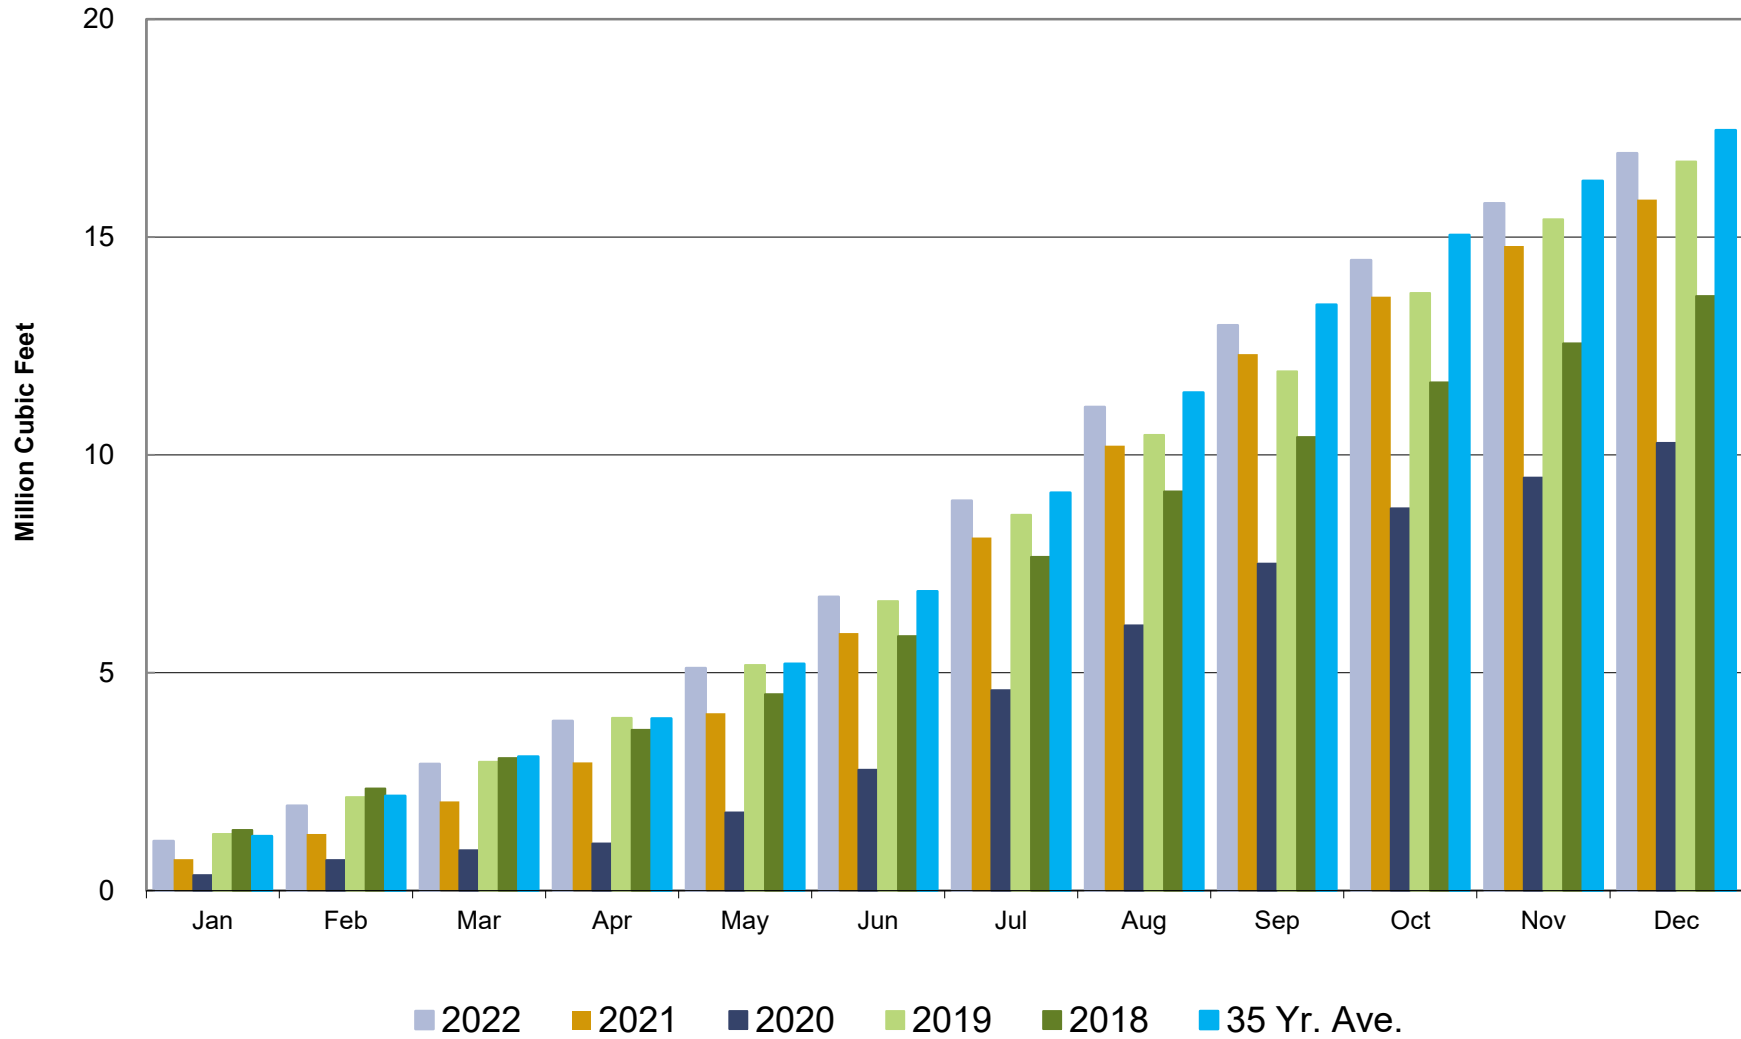

Crestline Village Water District

Water Sources - Last 13 Months

December 2021 - December 2022

Crestline Village Water District

Total Production by Month

Crestline Village Water District

Total Production Cumulative

Crestline Village Water District

Well Production by Month

Crestline Village Water District

Well Production Cumulative

Crestline Village Water District

Purchased Water by Month

Crestline Village Water District

Purchased Water Cumulative

Crestline Village Water District

Rainfall - Jan 1-Dec 31

Crestline Village Water District

Total Rainfall July 1- Dec 31

Total Rainfall Jan 1- Dec 31

Crestline Village Water District