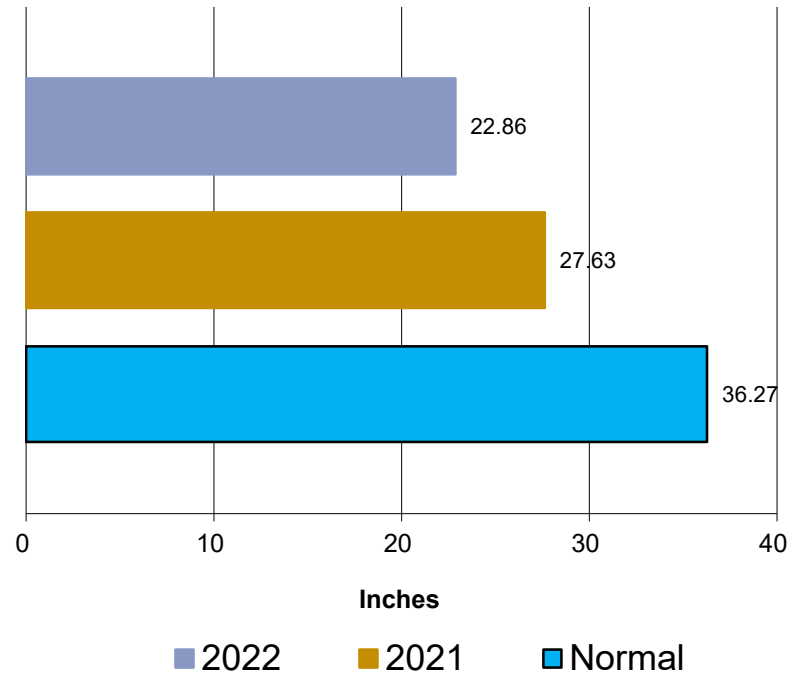

Purchased Water Cumulative

Crestline Village Water District

Rainfall - Jan 1-Dec 31

Crestline Village Water District

Total Rainfall July 1- Dec 31

Total Rainfall Jan 1- Dec 31

Crestline Village Water District