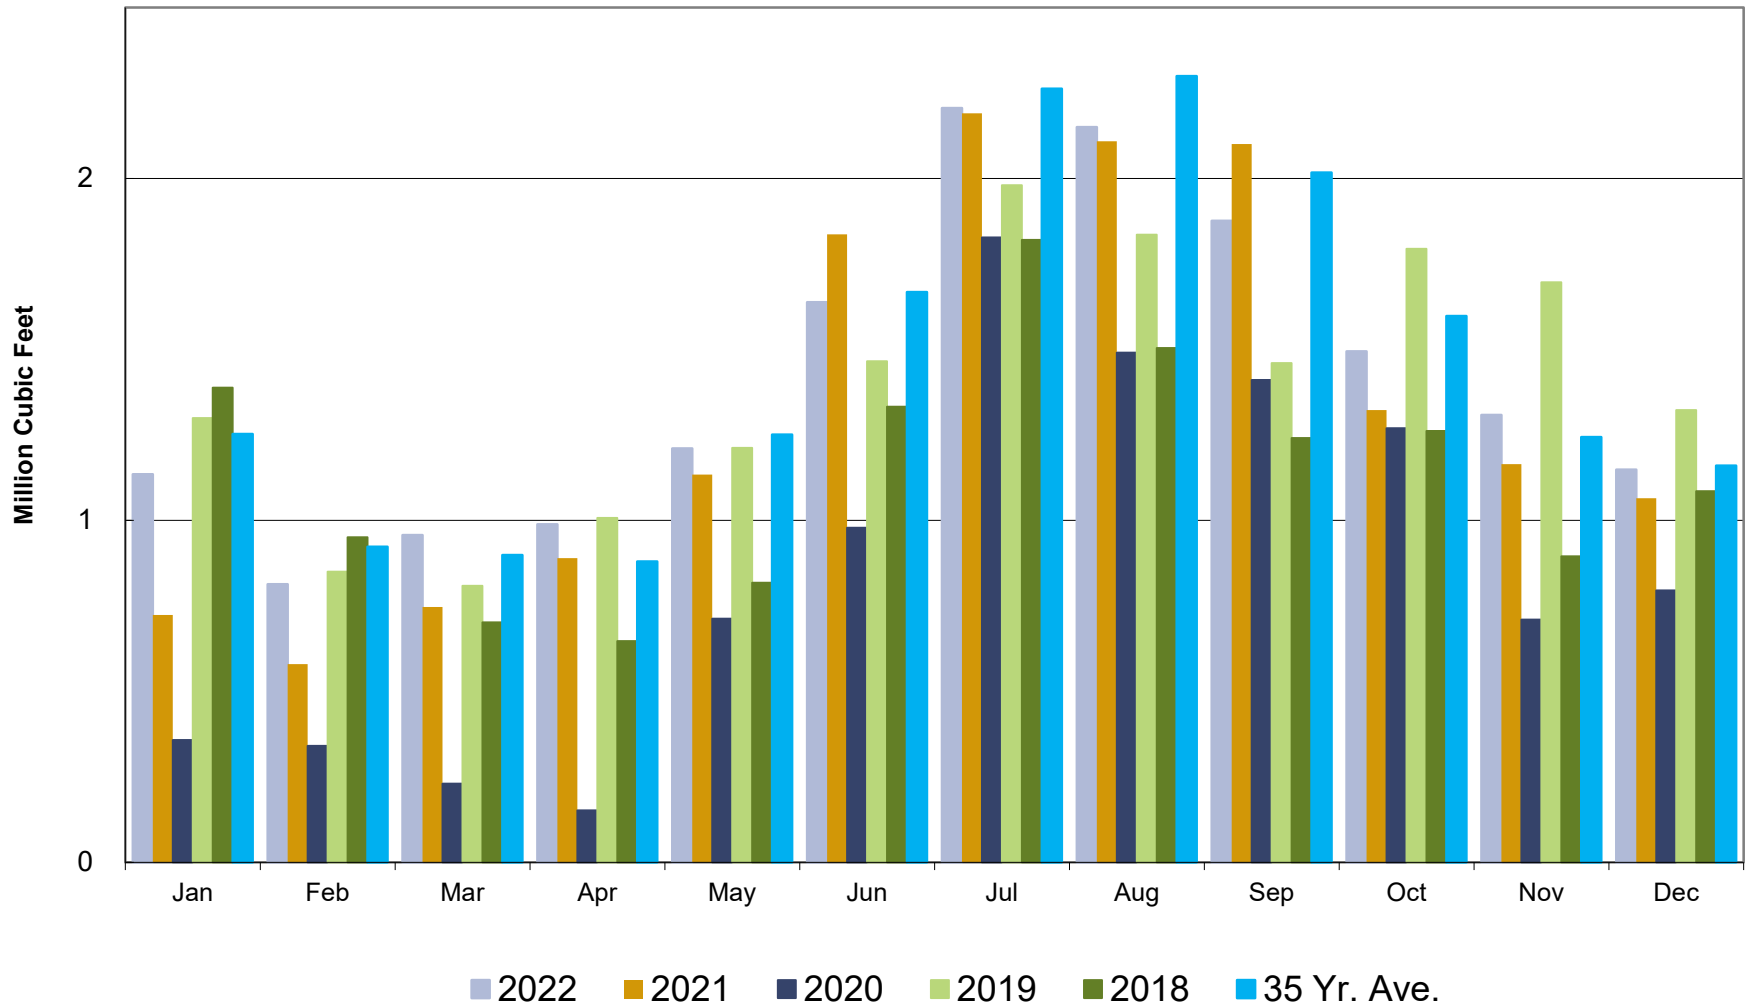

Crestline Village Water District

Water Sources - Last 13 Months

December 2021 - December 2022

Crestline Village Water District

Total Production by Month

Crestline Village Water District

Total Production Cumulative

Crestline Village Water District

Well Production by Month

Crestline Village Water District

Well Production Cumulative

Crestline Village Water District

Purchased Water by Month

Crestline Village Water District