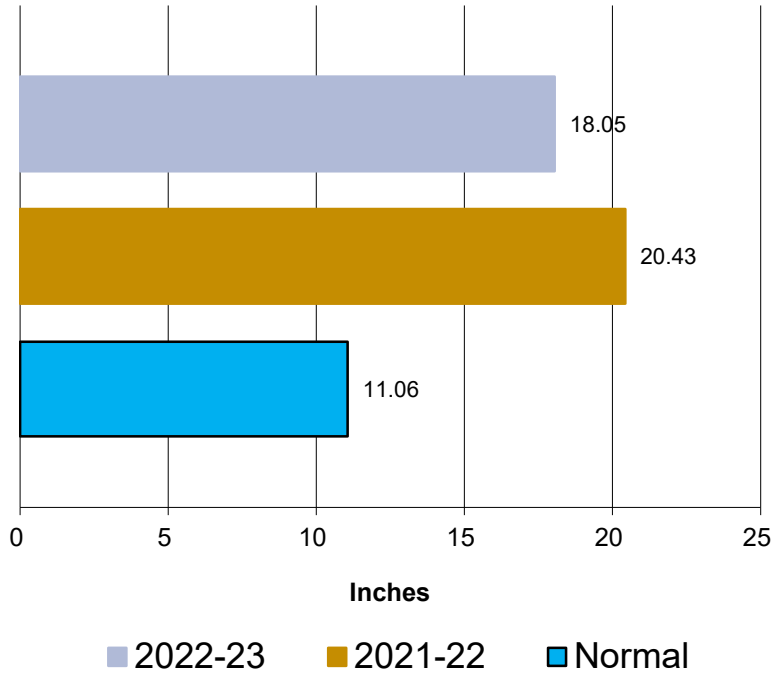

Purchased Water Cumulative

Crestline Village Water District

Rainfall - Jan 1-Dec 31

Crestline Village Water District

Total Rainfall July 1- Dec 31

Total Rainfall Jan 1- Dec 31

Crestline Village Water District