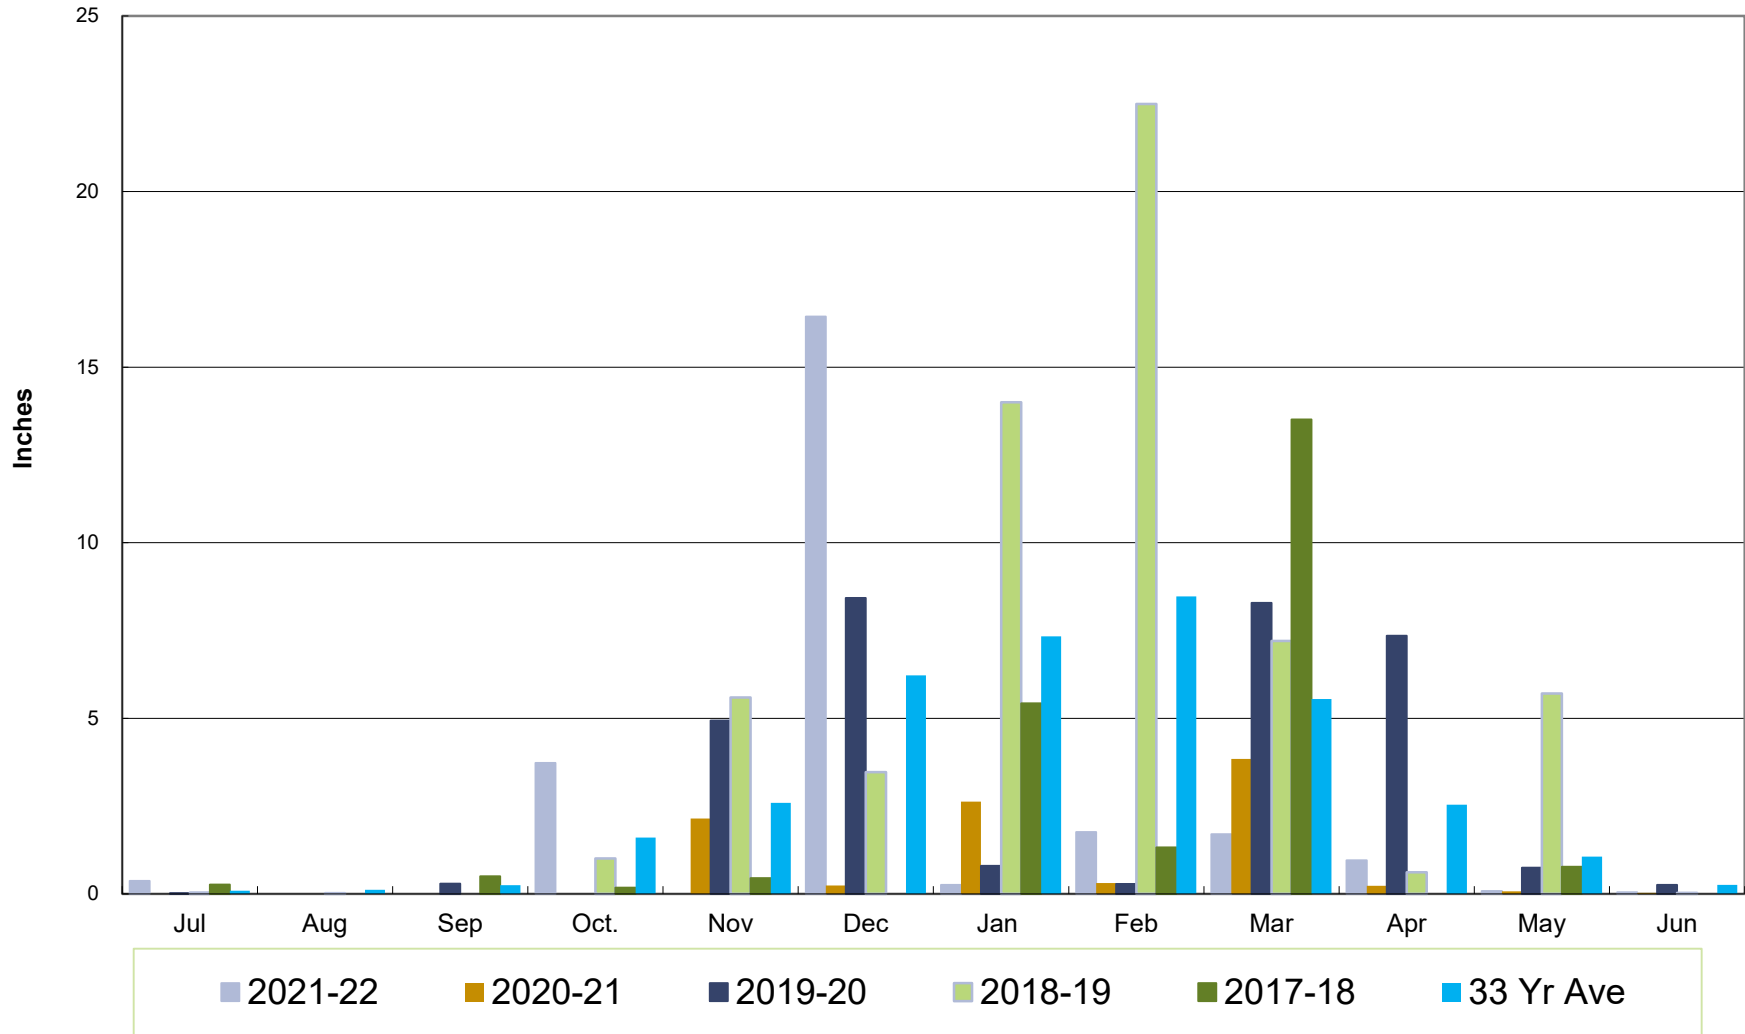

Crestline Village Water District

Rainfall by Month