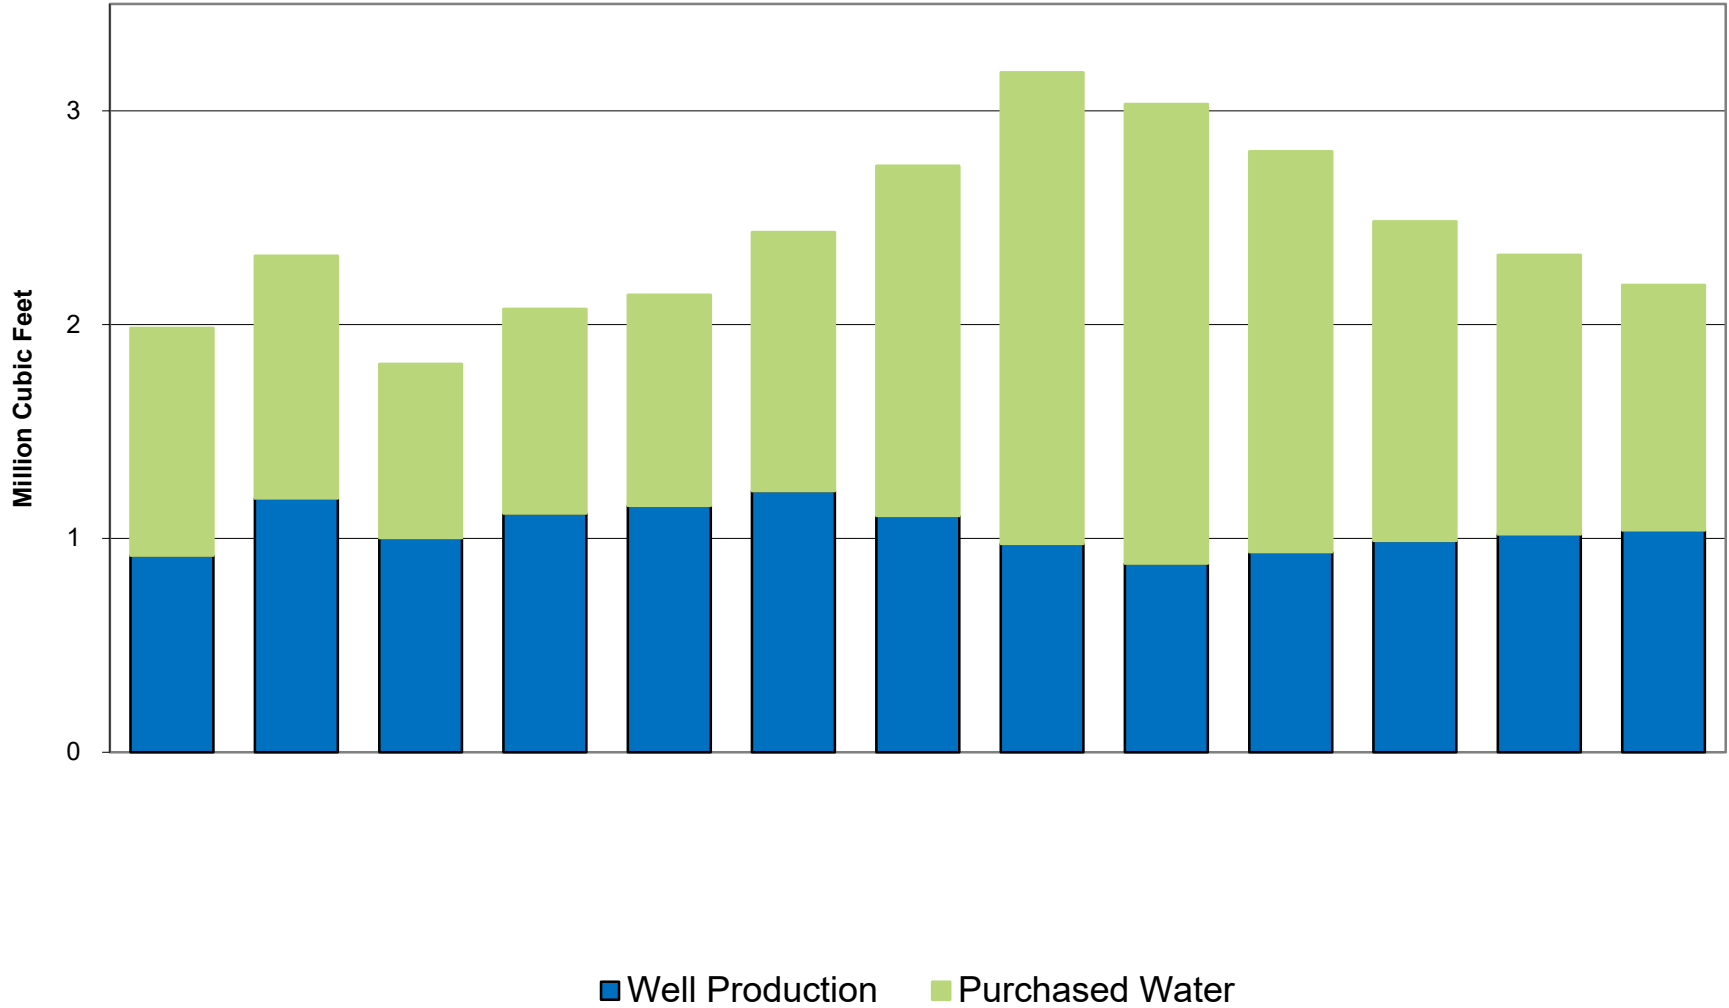

Crestline Village Water District

Water Sources - Last 13 Months

December 2021 - December 2022

Crestline Village Water District

Total Production by Month

Crestline Village Water District

Total Production Cumulative

Crestline Village Water District

Well Production by Month

Crestline Village Water District

Well Production Cumulative

Crestline Village Water District

Purchased Water by Month

Crestline Village Water District