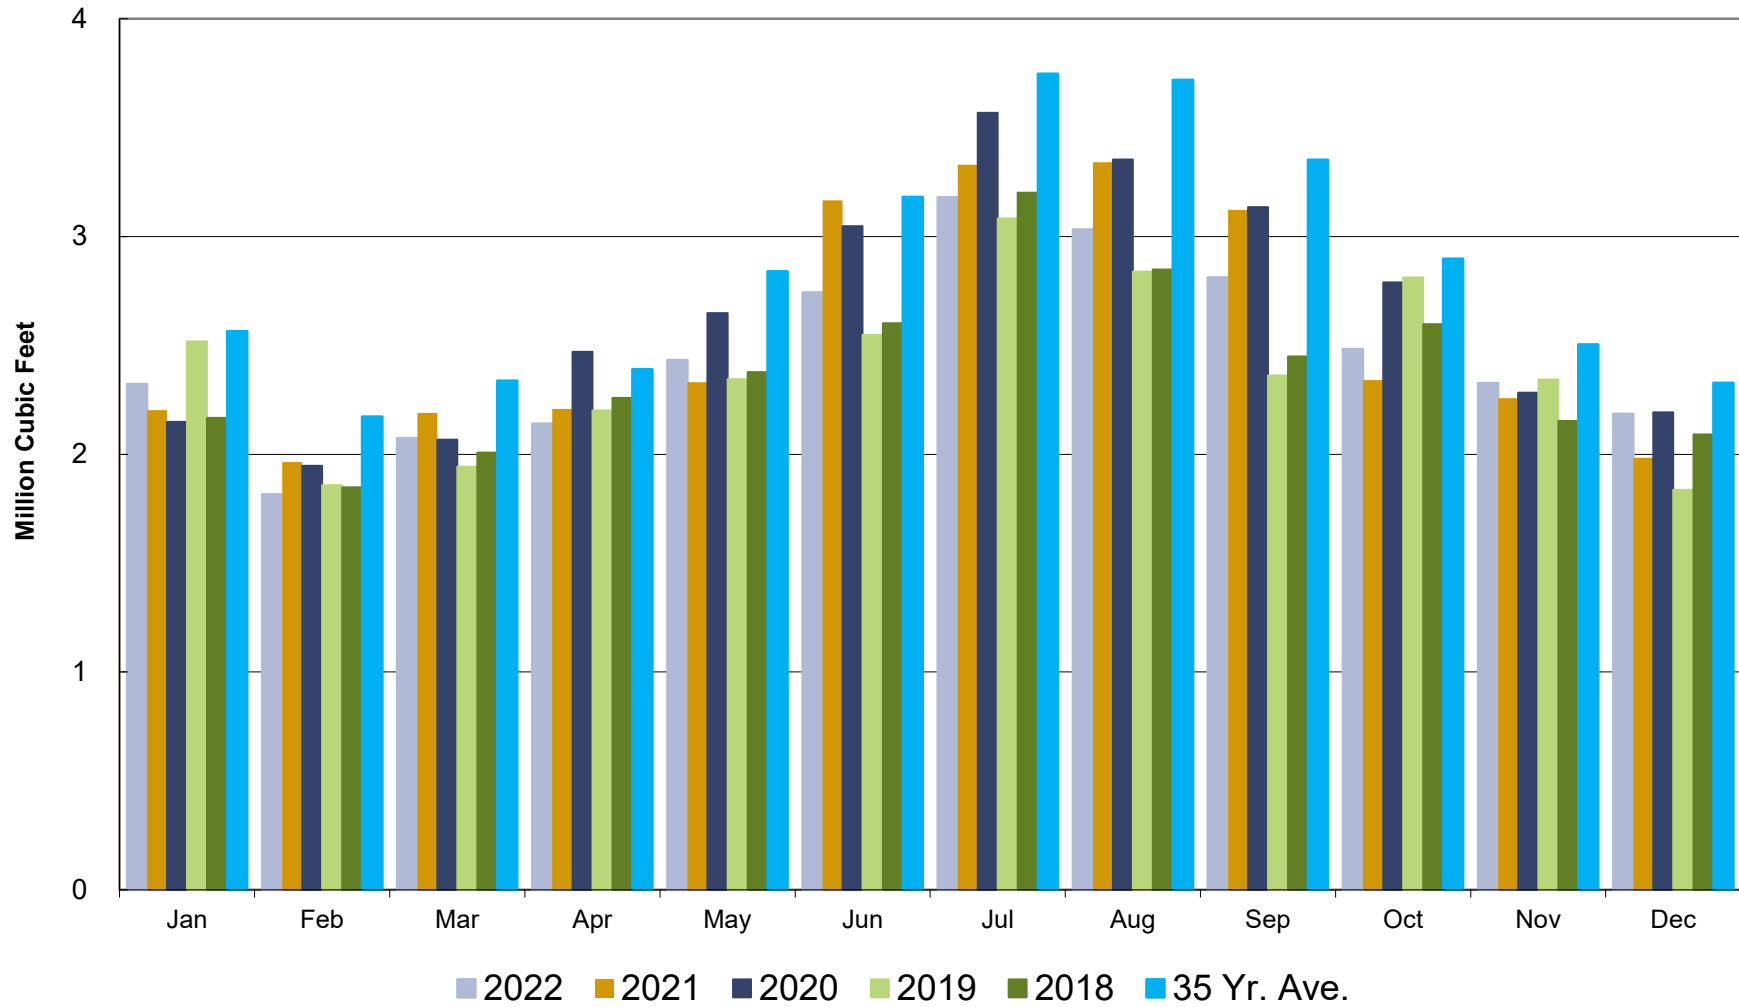

Crestline Village Water District

Water Sources - Last 13 Months

December 2021 - December 2022

Crestline Village Water District

Total Production by Month

Crestline Village Water District

Total Production Cumulative