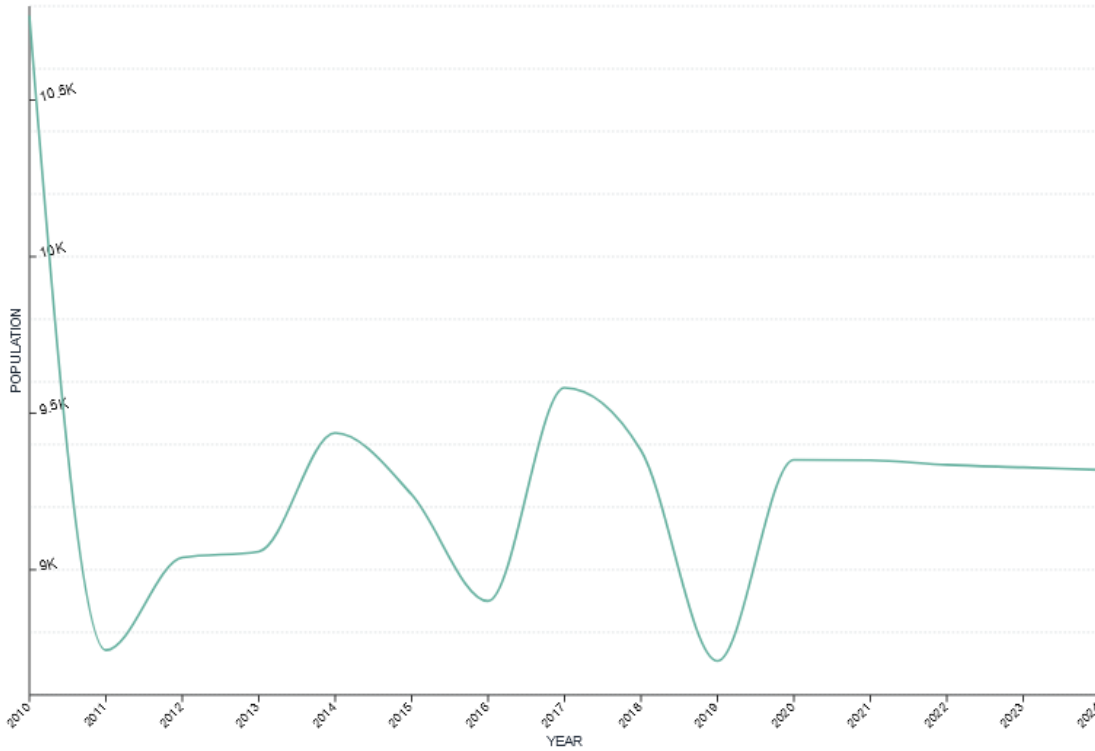

## Crestline, California Population 2024

# 9,319

Crestline is a city located in [San Bernardino County California](#). Crestline has a 2024 population of **9,319**. Crestline is currently declining at a rate of **-0.09%** annually and its population has decreased by **-0.34%** since the most recent census, which recorded a population of **9,351** in 2020.

The average household income in Crestline is \$91,391 with a poverty rate of 11.59%. The median age in Crestline is 44.6 years: 42.7 years for males, and 48.1 years for females.

State	California
County	San Bernardino County
Land Area (mi <sup>2</sup> )	13.9 sq mi
Density (mi <sup>2</sup> )	670.20/sq mi
Growth Since 2020	-0.34% (-32)

The current population of Crestline, California is **9,319** based on our projections of the latest US Census estimates (released May 2024). The last official US Census in 2020 recorded the population at **9,351**.