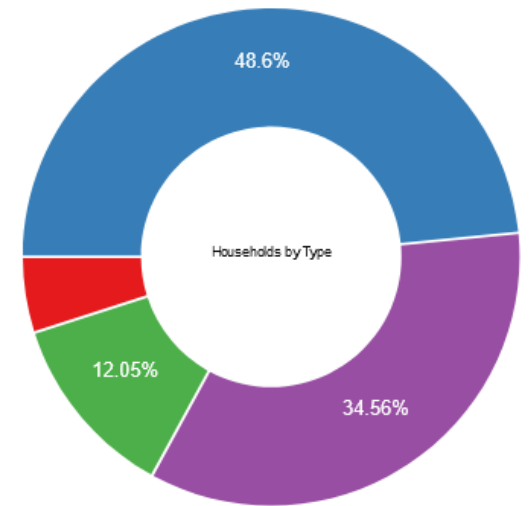

Crestline Renter vs Owner Occupied by Household Type

Household Type	Count	Average Size	Owner	Renter
All	3,759	2.47	76	24
Married	1,827	3.13	73.4	26.6
Non Family	1,299	1.31	83.3	16.7
Female	453	2.9	67.3	32.7
Male	180	3.13	70.6	29.4

2.96 Average Family Size

2.47 Average Household Size

76.0% Rate of Home Ownership

Married Male Female NonFamily