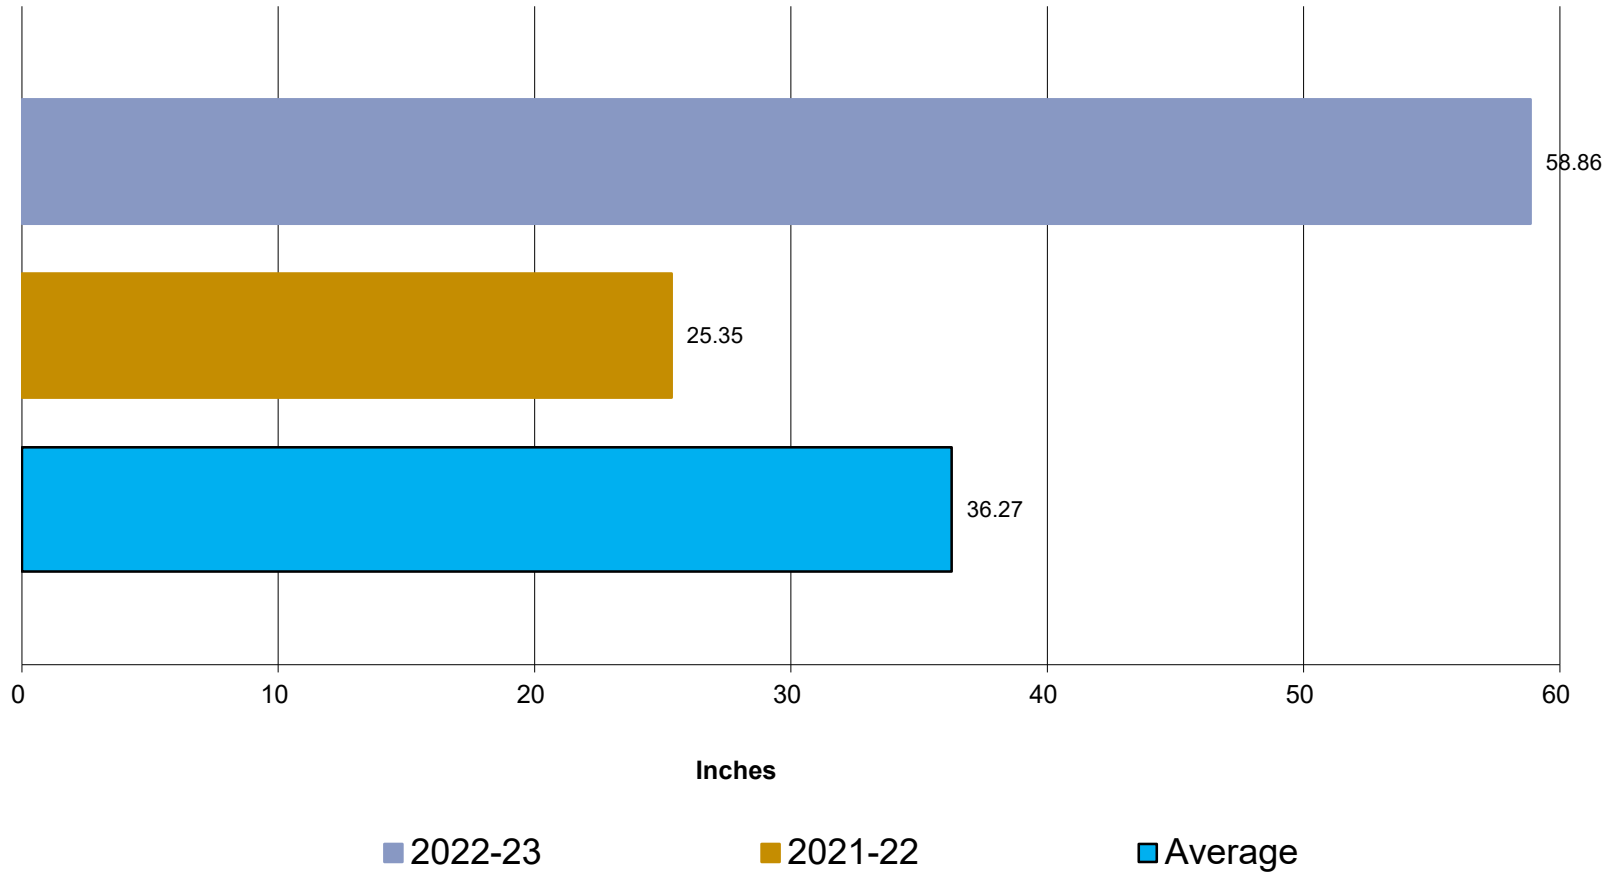

Crestline Village Water District

Total Production by Month Comparison

Crestline Village Water District

Rainfall - Jul 1-Jun 30

Crestline Village Water District

Total Rainfall Jul 1- Jun 30

Crestline Village Water District