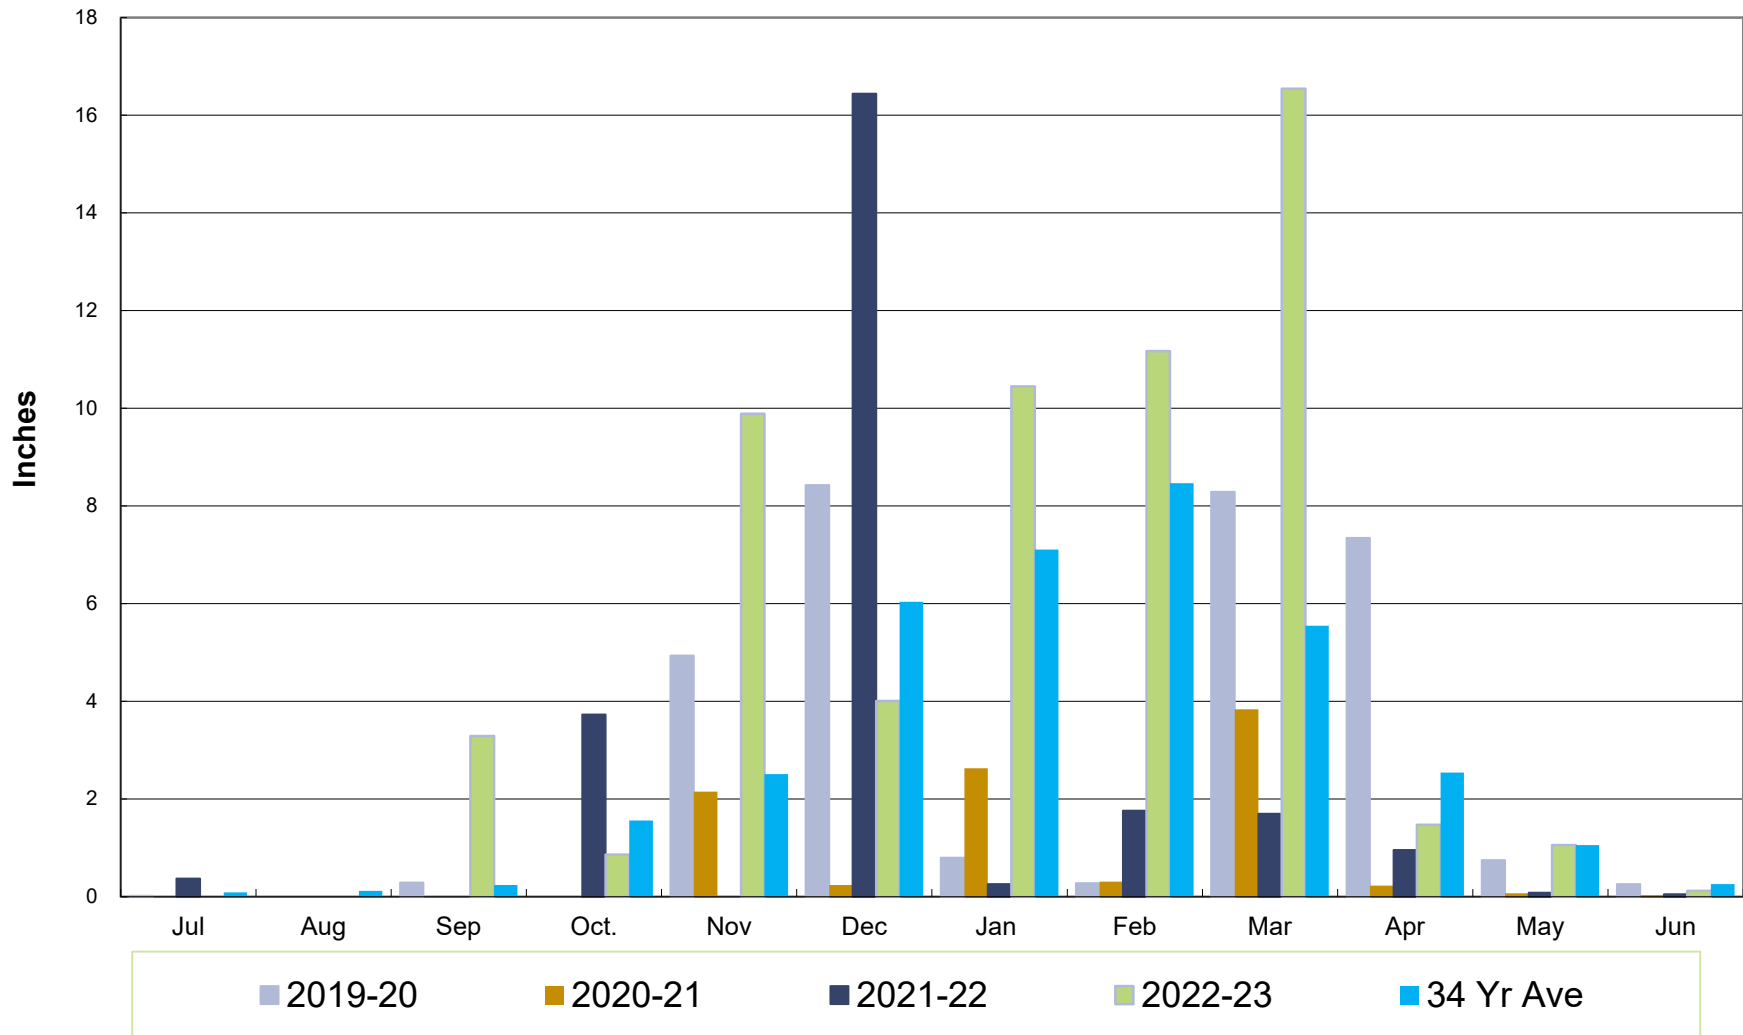

Crestline Village Water District

Rainfall by Month