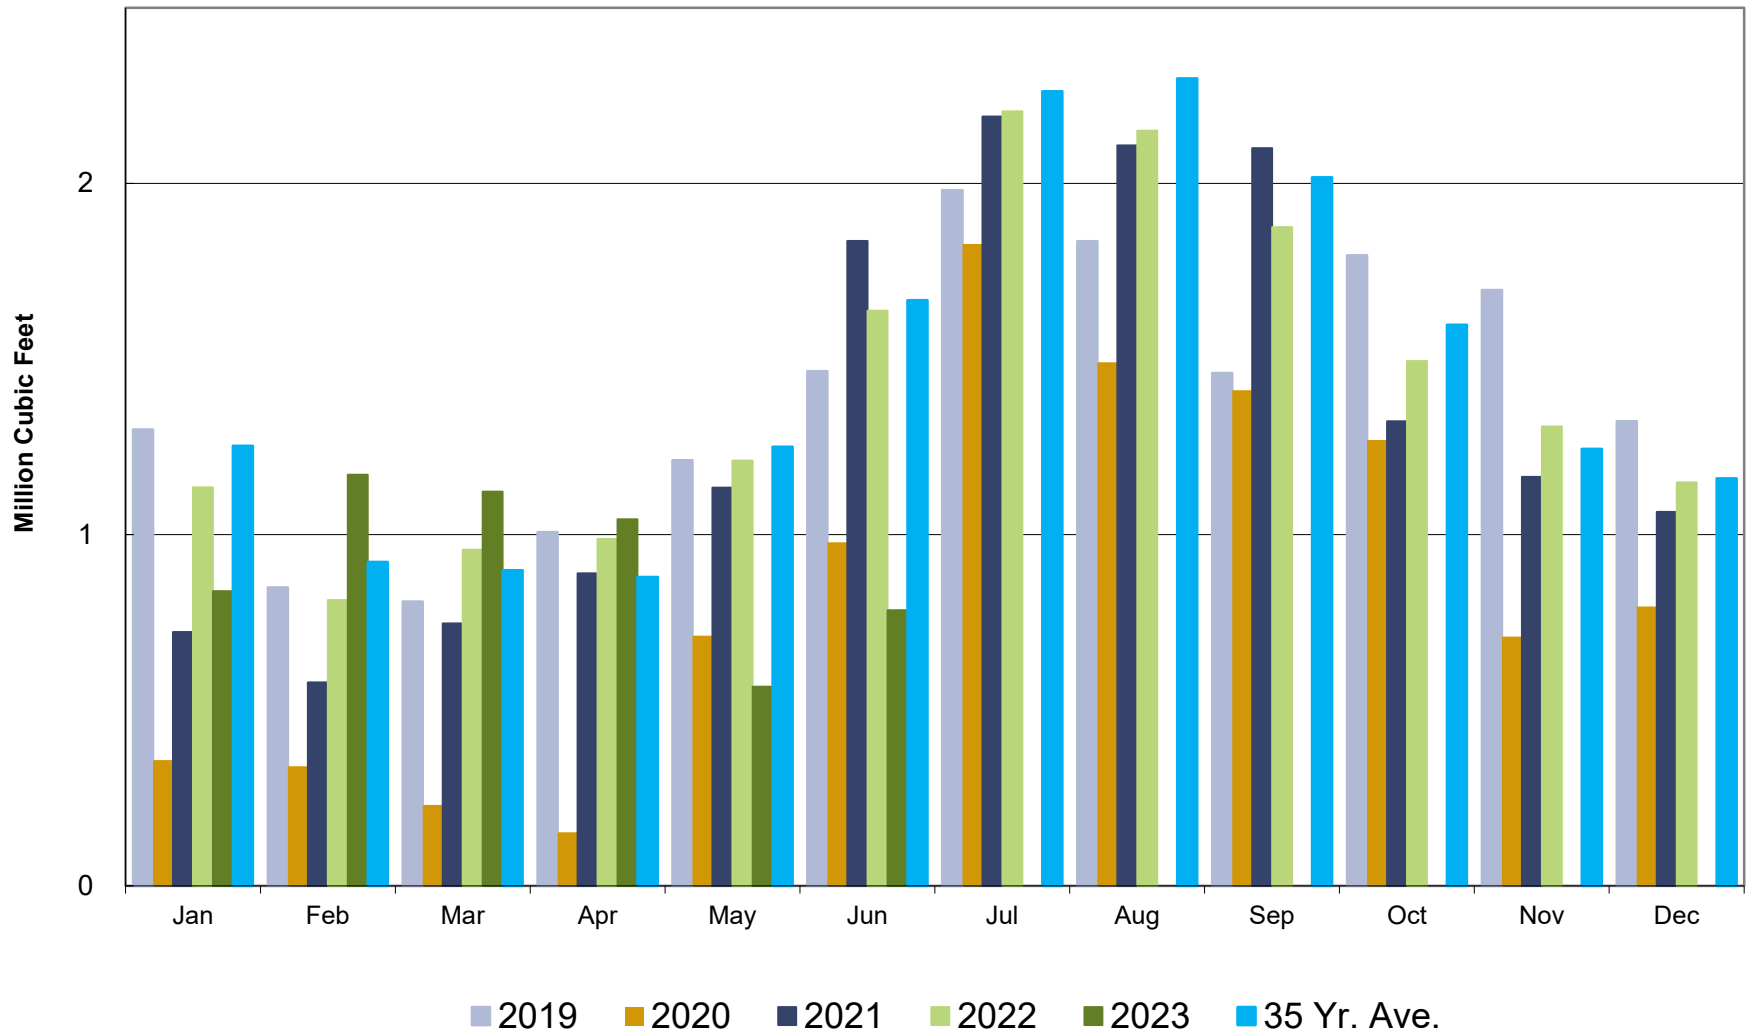

Crestline Village Water District

Water Sources - Last 13 Months in Cubic Feet June 2022 - June 2023

Crestline Village Water District

Well Production by Month Comparison

Crestline Village Water District

Purchased Water by Month Comparison

Crestline Village Water District

Total Production by Month Comparison

Crestline Village Water District

Rainfall - Jul 1-Jun 30

Crestline Village Water District

Total Rainfall Jul 1- Jun 30

Crestline Village Water District