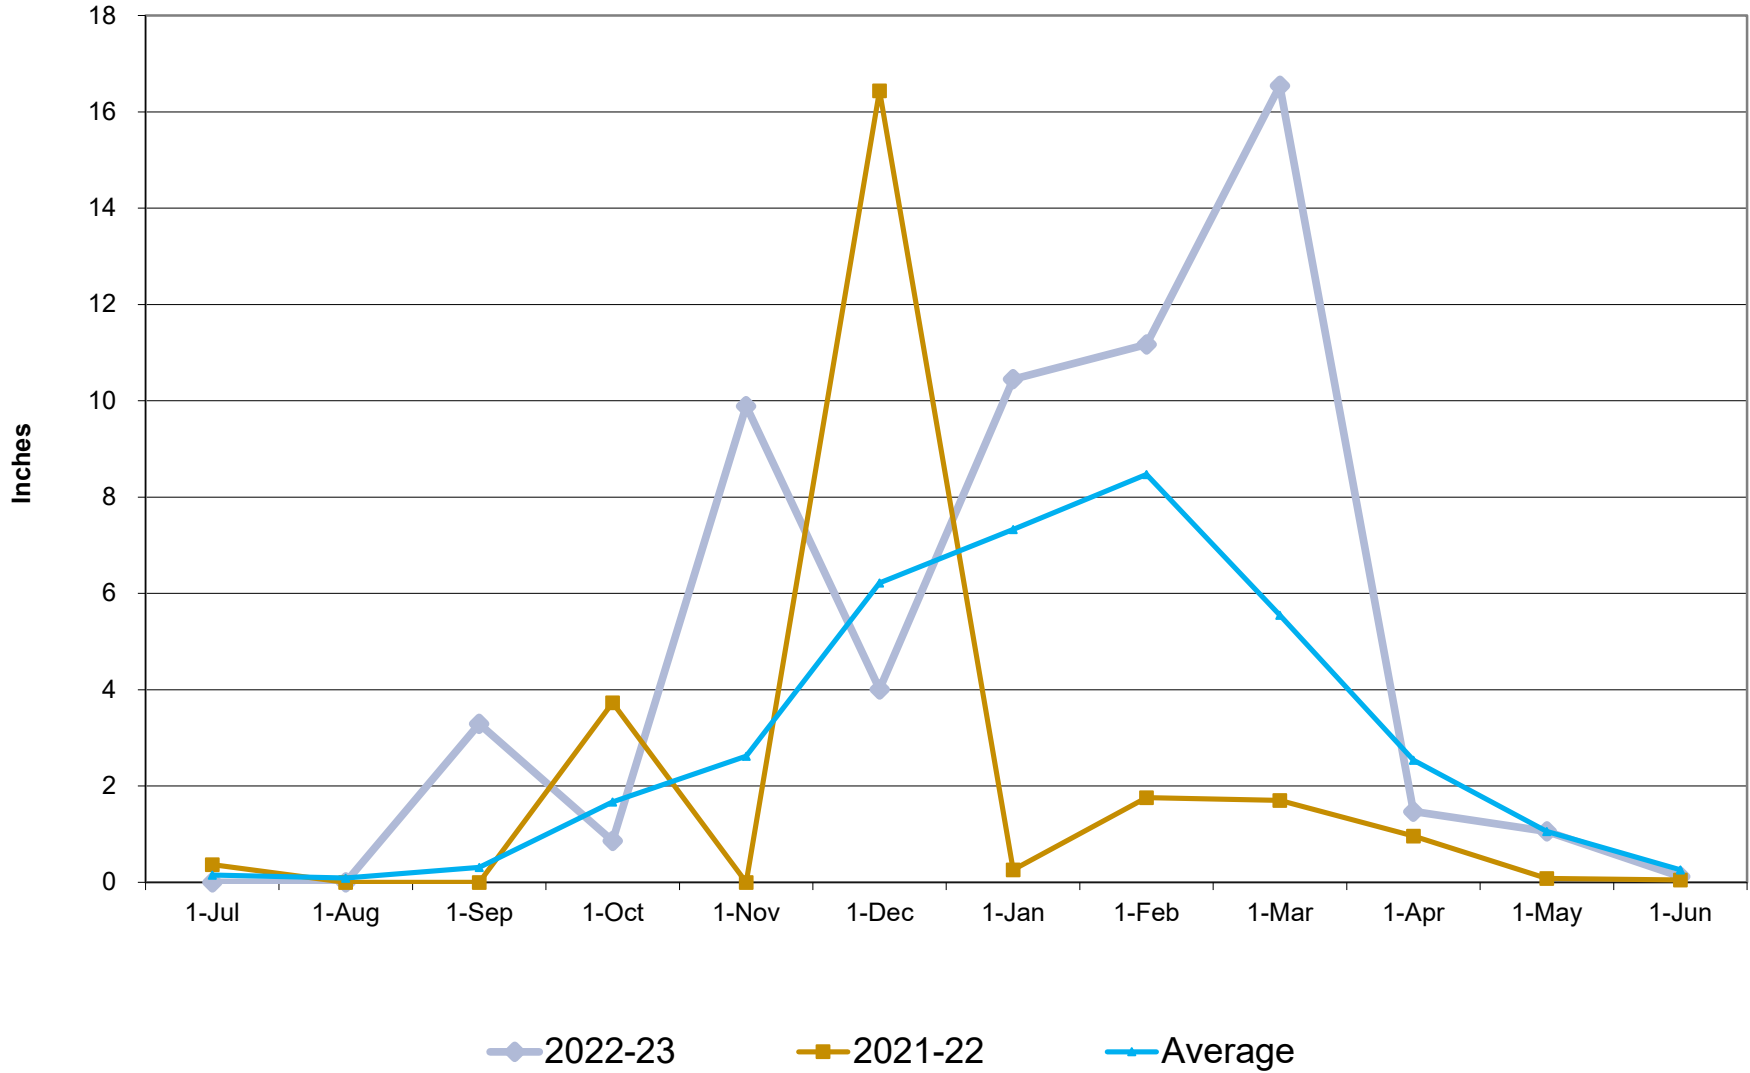

Crestline Village Water District

Water Sources - Last 13 Months in Cubic Feet June 2022 - June 2023

Crestline Village Water District

Well Production by Month Comparison

Crestline Village Water District

Purchased Water by Month Comparison

Crestline Village Water District

Total Production by Month Comparison

Crestline Village Water District

Rainfall - Jul 1-Jun 30

Crestline Village Water District

Total Rainfall Jul 1- Jun 30

Crestline Village Water District