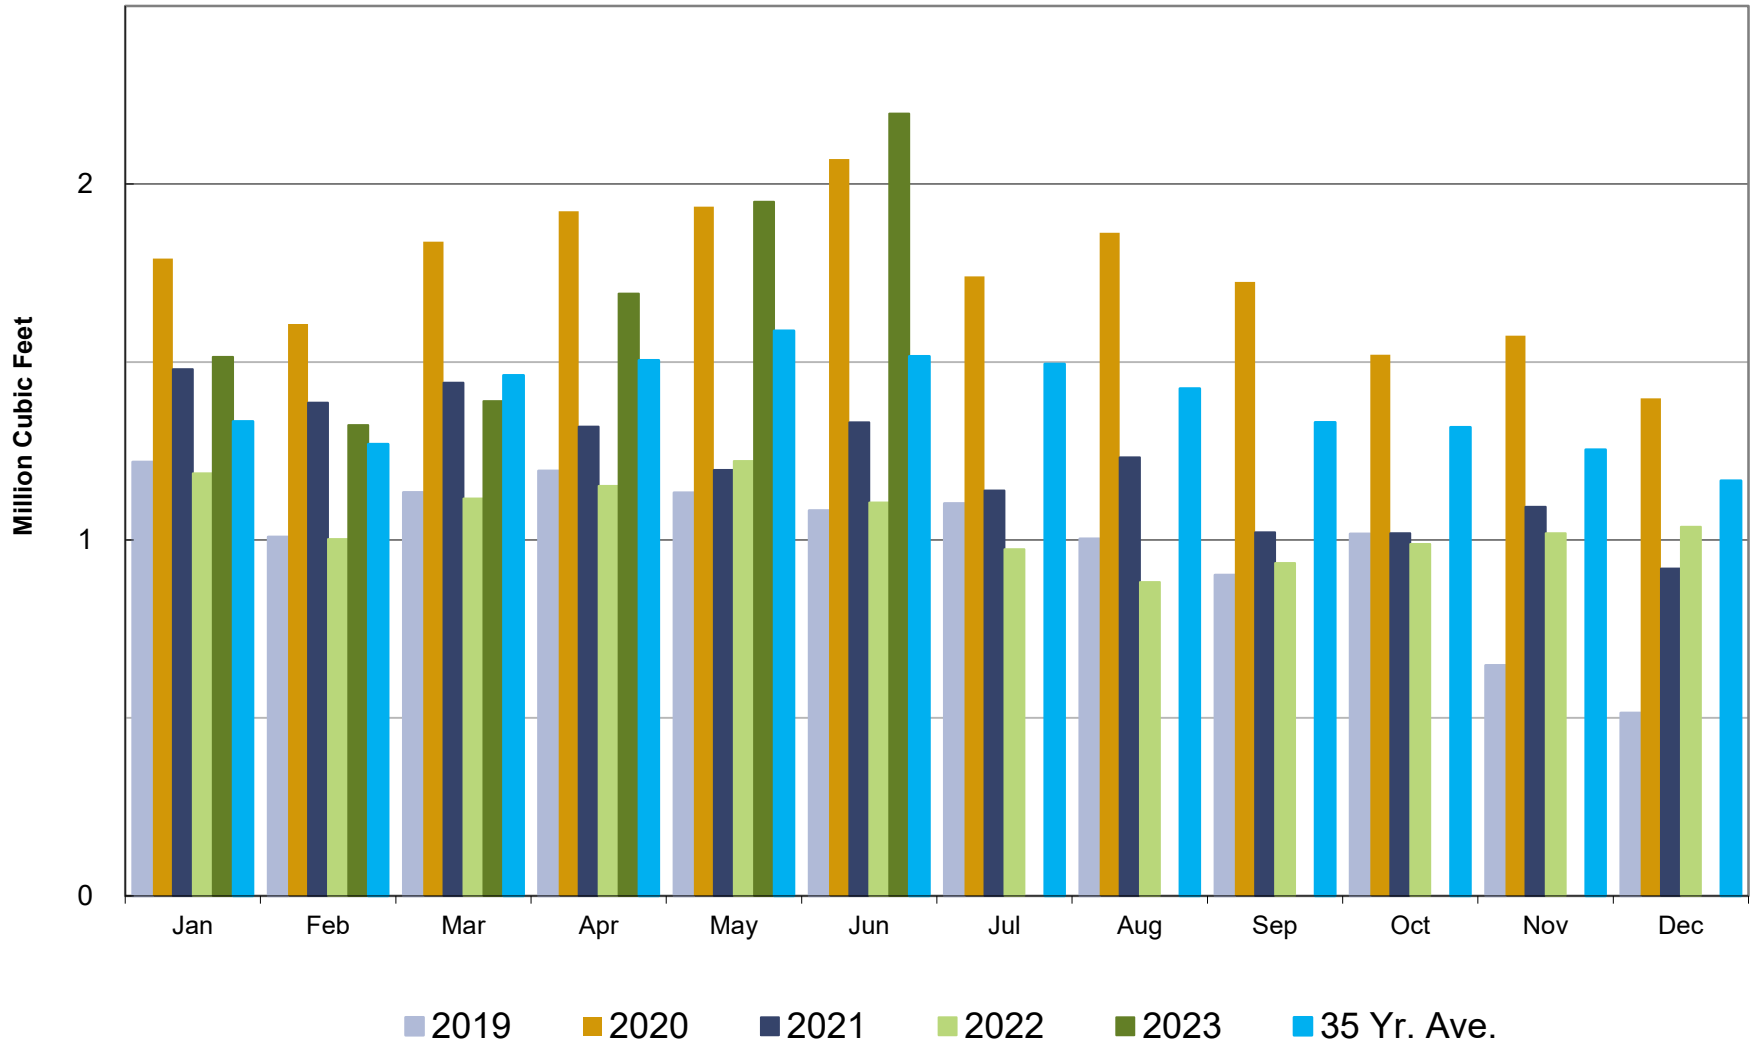

Crestline Village Water District

Water Sources - Last 13 Months in Cubic Feet June 2022 - June 2023

Crestline Village Water District

Well Production by Month Comparison

Crestline Village Water District

Purchased Water by Month Comparison

Crestline Village Water District

Total Production by Month Comparison

Crestline Village Water District

Rainfall - Jul 1-Jun 30

Crestline Village Water District

Total Rainfall Jul 1- Jun 30

Crestline Village Water District