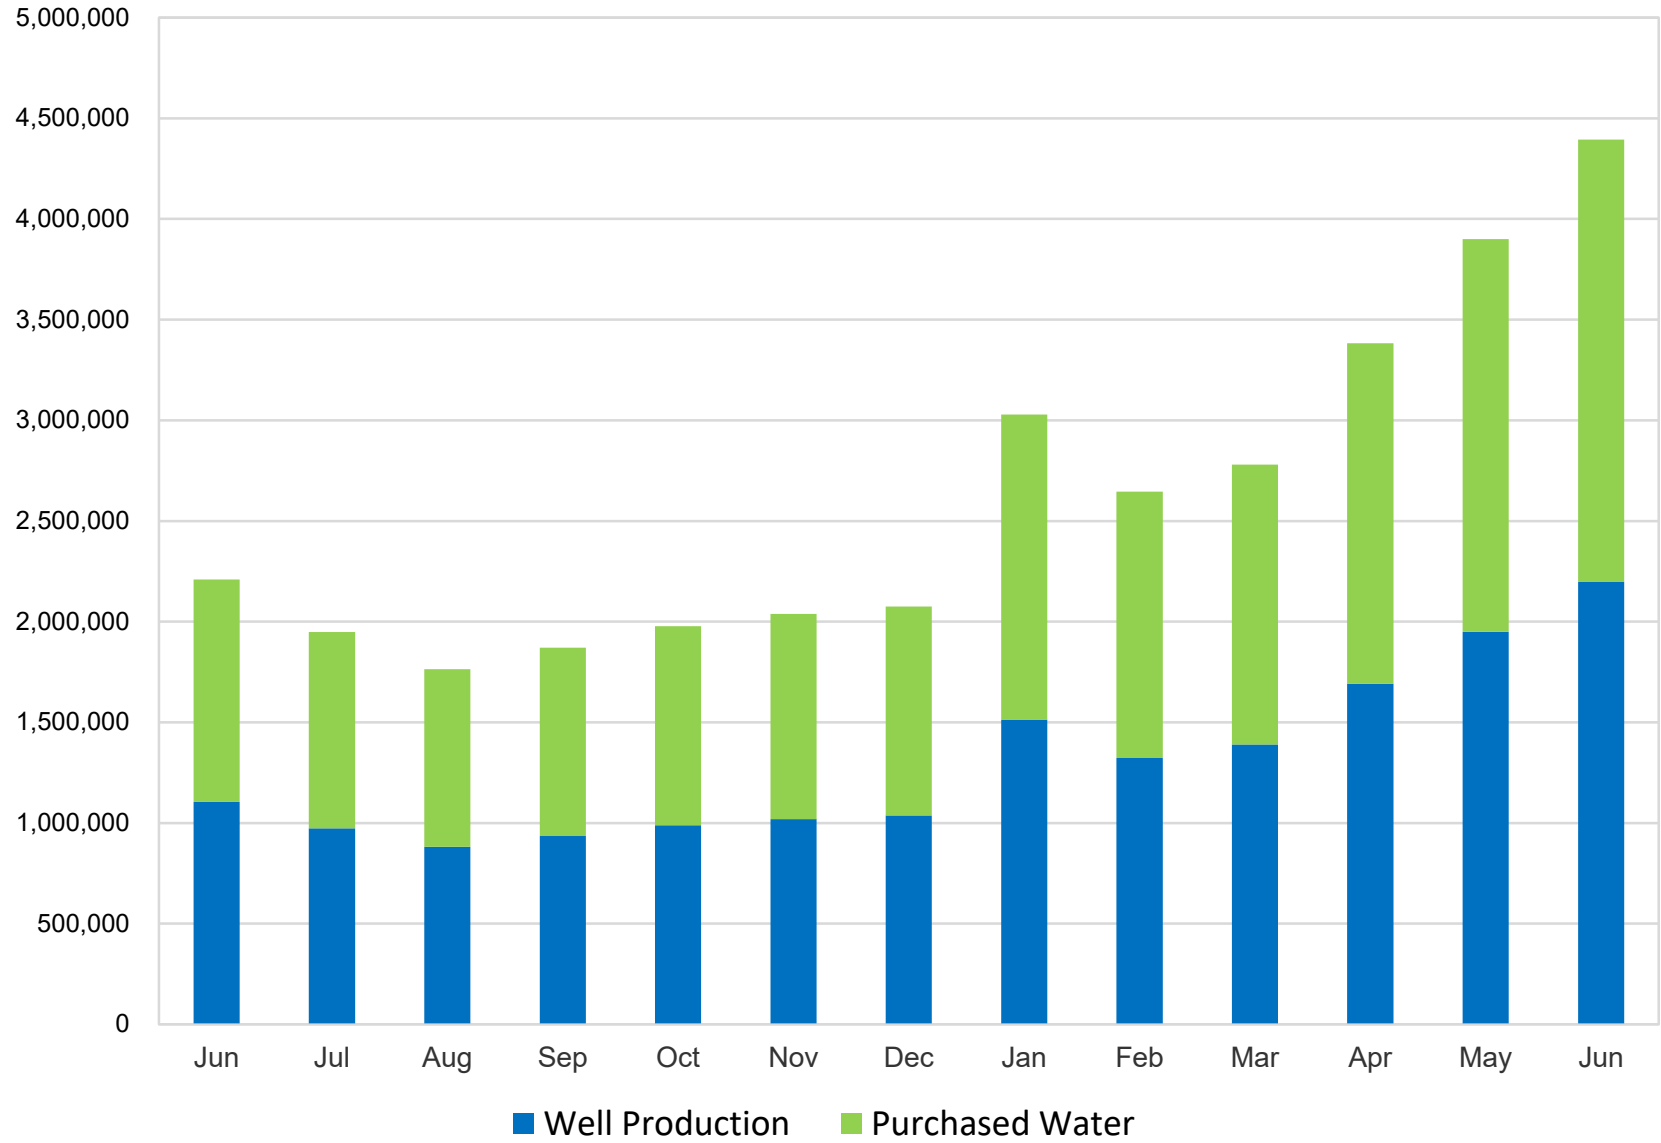

Crestline Village Water District

Water Sources - Last 13 Months in Cubic Feet June 2022 - June 2023

Crestline Village Water District

Well Production by Month Comparison

Crestline Village Water District

Purchased Water by Month Comparison

Crestline Village Water District

Total Production by Month Comparison

Crestline Village Water District

Rainfall - Jul 1-Jun 30

Crestline Village Water District

Total Rainfall Jul 1- Jun 30

Crestline Village Water District