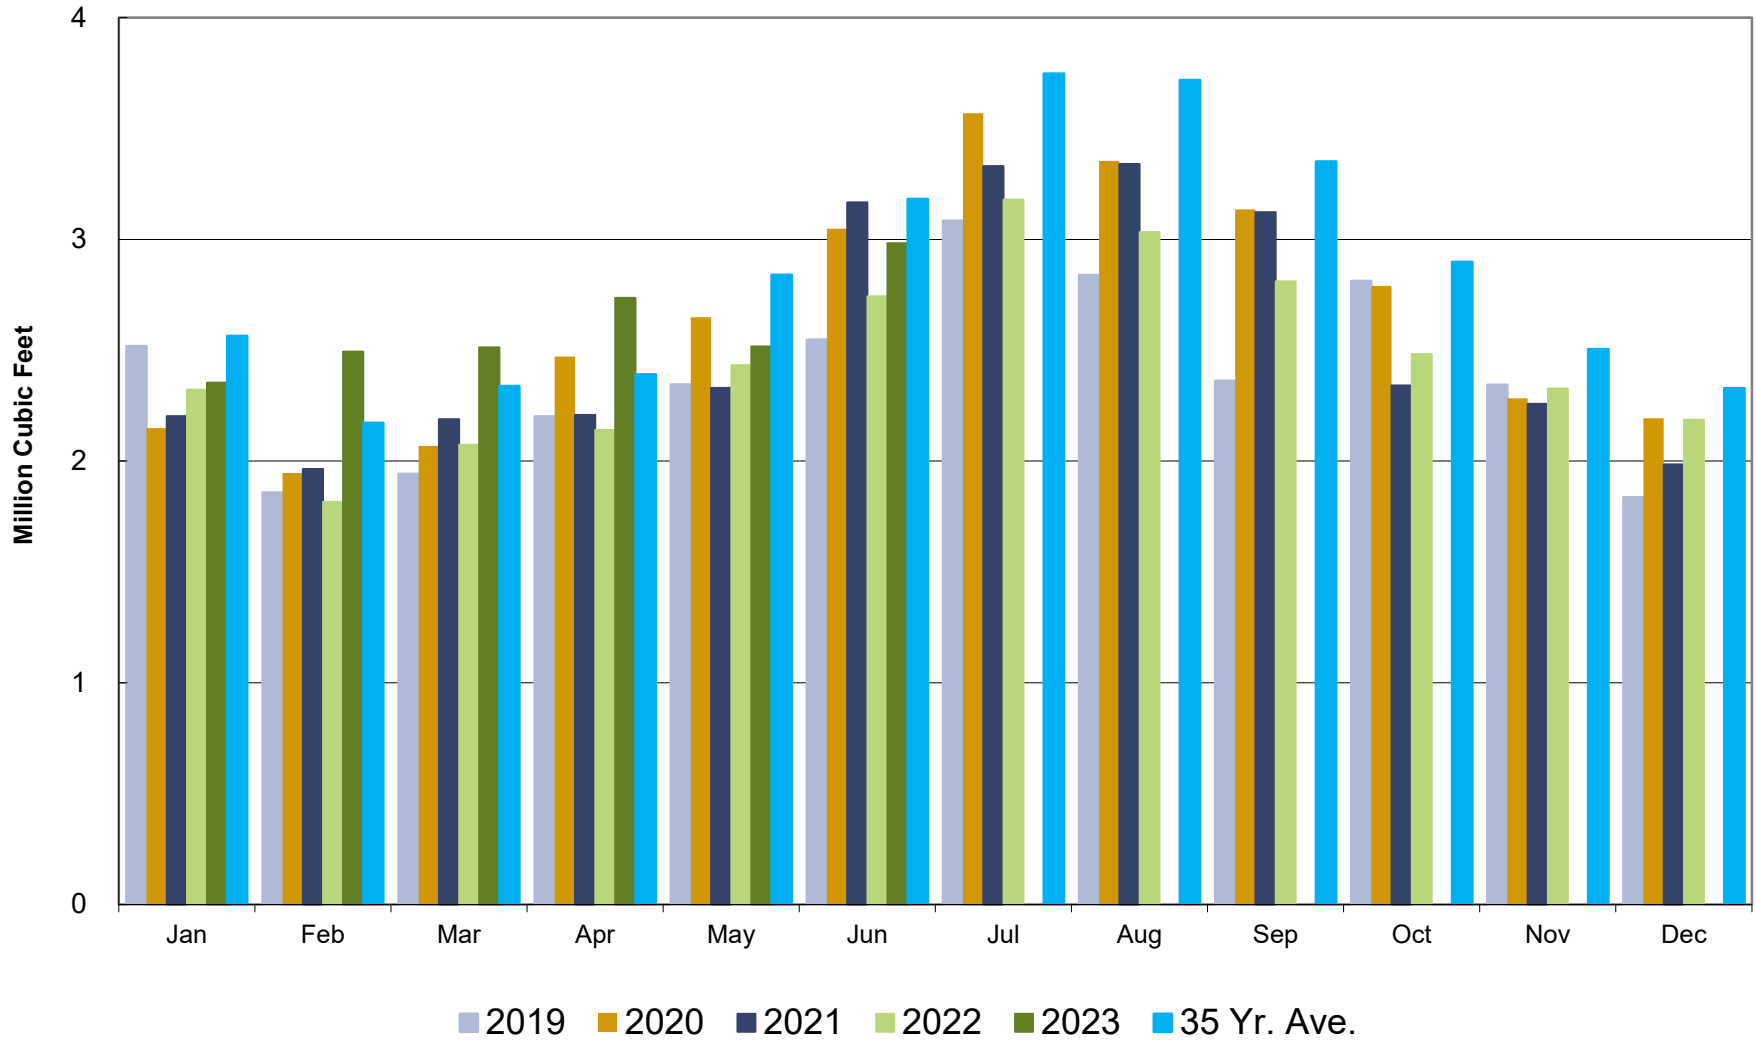

Crestline Village Water District

Total Production by Month Comparison